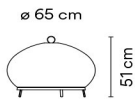

Finishes
● 24/ __ Beige M1
(NCS S 2005-Y50R)

LED temperature colour
/1 _ 2700 K
CRI >90 4752 lm 198 lm/W

Control
7492 __ / _ 5
Push
7492 __ / _ Z
Casambi

Materials
Fabric Shade: Flame-retardant polyester.
Interior diffuser: Polyethylene. Bottom diffuser: Methacrylate.
Diffuser ring and support: ABS.

Light Source and electronics
6 x LED 5,9 W 350 mA
Constant Voltage 42V 1,43 mA
110-240V 50/60Hz

Packaging
1 Box 0,78 x 0,78 x 0,59 m
Vol 0,358 m³
Gross Weight 7,3 Kg Net Weight 4,5 Kg

Notes
Electric cable 2,5 m

7494