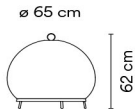

Finishes
● 24/ __ Beige M1
(NCS S 2005-Y50R)

LED temperature colour
/1 _ 2700 K
CRI >90 4752 lm 198 lm/W

Control
7494 __ / _ 5
Push
7494 __ / _ Z
Casambi

Materials
Fabric Shade: Flame-retardant polyester.
Interior diffuser: Polyethylene. Bottom diffuser: Methacrylate.
Diffuser ring and support: ABS.

Light Source and electronics
6 x LED 5,9 W 350 mA
Constant Voltage 42V 1,43 mA
110-240V 50/60Hz

Packaging
1 Box 0,80 x 0,80 x 0,75 m
Vol 0,48 m³
Gross Weight 14,3 Kg Net Weight 5,9 Kg

Notes
Electric cable 2,5 m