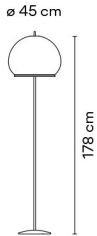

1160 10 / 1A

Model
Finish
LED temperature colour
Control

7480

Finishes
● **24/** _ _ Beige M1
(NCS S 2005-Y50R)

LED temperature colour
/1 _ 2700 K
CRI >90 4752 lm 198 lm/W

Control
7480 _ _ / _ 5
Push

7480 _ _ / _ Z
Casambi

Materials

Fabric Shade: Flame-retardant polyester.
Interior diffuser: Polyethylene. Bottom diffuser: Methacrylate.
Diffuser ring and support: ABS. Floor stemp: Iron steel.
Floor base: Zamak.

Light Source and electronics

6 x LED 5,9W 350 mA
Constant Voltage 42V 1,43mA
110-240V 50/60Hz

Packaging

2 Boxes
Box 1: 0,54 x 0,54 x 0,41 m
Box 2: 0,38 x 1,71x 0,36 m
Total Vol. 0,3529 m³
Gross weight 18,8 Kg Net weight 11,3 Kg

Notes

Electric cable 2,5 m

7485