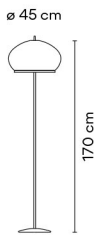

Finishes
● **24/** _ _ Beige M1
(NCS S 2005-Y50R)

LED temperature colour
/1 _ 2700 K
CRI >90 4752 lm 198 lm/W

Control
7485 _ _ / _ 5
Push

7485 _ _ / _ Z
Casambi

Materials

Fabric Shade: Flame-retardant polyester.
Interior diffuser: Polyethylene. Bottom diffuser: Methacrylate.
Diffuser ring and support: ABS. Floor stemp: Iron steel.
Floor base: Zamak.

Light Source and electronics

6 x LED 5,9W 350 mA
Constant Voltage 42V 1,43mA
110-240V 50/60Hz

Packaging

2 Boxes
Box 1: 0,54 x 0,54 x 0,41 m
Box 1: 0,38 x 1,71x 0,36 m
Total Vol. 0,3529 m³
Gross weight 28,4 Kg Net weight 17,7 Kg

Notes

Electric cable 2,5 m

7487