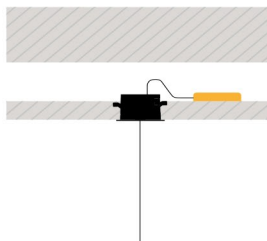

For Ref. 7450 / 7455 / 7460 / 7470 / 7475

Remote

Micro ø 3 cm
height 7 cm
for plaster ceilings.
Black finish.

XXS ø 6 cm
height 6 cm
for all types of drop
ceilings. Match with
fixture finish.

Built-in

ø 8 cm
height 6 cm
match with
fixture finish.