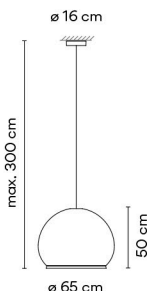

7475

Finishes
● 24/ __ Beige M1 (NCS S 2005-Y50R)

LED temperature colour
/1 _ 2700 K CRI >90 4752 lm 198 lm/W

Control
7475 __ / _ 1 DALI

7475 __ / _ 3 1-10V

7475 __ / _ Z Casambi

Materials
Fabric Shade: Flame-retardant polyester.
Interior diffuser: Polyethylene. Bottom diffuser: Methacrylate.
Diffuser ring and support: ABS.

Light Source and electronics
6 x LED 6,7W 400 mA
Constant Current 1200 mA
110-240V 50/60Hz

Packaging
1 Box 0,78 x 0,78 x 0,59 m
Vol 0,358 m³
Gross weight 9 Kg Net weight 5,6 Kg

Notes
Extra cable length. 16,00 €/m

Electrical connection
Surface
_18 Free Wire
_23 Built-in
_31 Remote Micro for plaster ceilings
_32 Remote XXS for all types of drop ceilings