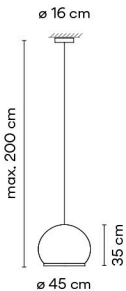

7460

Finishes
● 24/ __ Beige M1 (NCS S 2005-Y50R)

LED temperature colour
/1 _ 2700 K CRI >90 4752 lm 198 lm/W

Control
7460 __ / _ 1 DALI

7460 __ / _ 3 1-10V

7460 __ / _ Z Casambi

Materials
Fabric Shade: Flame-retardant polyester.
Interior diffuser: Polyethylene. Bottom diffuser: Methacrylate.
Diffuser ring and support: ABS.

Light Source and electronics
6 x LED 5,9W 350 mA
Constant Current 1050 mA
110-240V 50/60Hz

Packaging
1 Box 0,54 x 0,54 x 0,41 m
Vol 0,119 m³
Gross weight 5,2 Kg Net weight 3,2 Kg

Notes
Extra cable length. 16,00 €/m

Electrical connection
Surface
_18 Free Wire
_23 Built-in
_31 Remote Micro for plaster ceilings
_32 Remote XXS for all types of drop ceilings