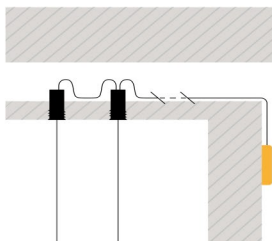

Choose your preferred installation option according to your needs.
For each composition, the optimal minimum number of drivers will be delivered.

Drop ceiling

The innovative remote and built-in fittings accentuate the silkiness and lightness of compositions on suspended ceilings, its great visual grandeur taking center stage.

For Ref. 7450 / 7455 / 7460 / 7470 / 7475

Remote

Micro ø 3 cm
height 7 cm
for plaster ceilings.
Black finish.

XXS ø 6 cm
height 6 cm
for all types of drop
ceilings. Match with
fixture finish.

Built-in

ø 8 cm
height 6 cm
match with
fixture finish.