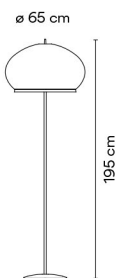

Finishes
● **24/** _ _ Beige M1
(NCS S 2005-Y50R)

LED temperature colour
/1 _ 2700 K
CRI >90 4752 lm 198 lm/W

Control
7487 _ _ / _ 5
Push

7487 _ _ / _ Z
Casambi

Materials

Fabric Shade: Flame-retardant polyester.
Interior diffuser: Polyethylene. Bottom diffuser: Methacrylate.
Diffuser ring and support: ABS. Floor stemp: Iron steel.
Floor base: Zamak.

Light Source and electronics

6 x LED 5,9W 350 mA
Constant Voltage 42V 1,43 mA
110-240V 50/60Hz

Packaging

2 Boxes
Box 1: 0,78 x 0,78 x 0,59 m
Box 2: 0,45 x 0,46 x 1,93 m
Total Vol. 0,7579 m³
Gross weight 30 Kg Net weight 18,5 Kg

Notes

Electric cable 2,5 m