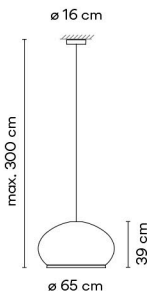

7470

Finishes
● 24/ __ Beige M1 (NCS S 2005-Y50R)

LED temperature colour
/1 _ 2700 K CRI >90 4752 lm 198 lm/W

Control
7470 __ / _ 1 DALI

7470 __ / _ 3 1-10V

7470 __ / _ Z Casambi

Materials
Fabric Shade: Flame-retardant polyester.
Interior diffuser: Polyethylene. Bottom diffuser: Methacrylate.
Diffuser ring and support: ABS.

Light Source and electronics
6 x LED 6,7W 400 mA
Constant Current 1200 mA
110-240V 50/60Hz

Packaging
1 Box 0,77 x 0,77 x 0,50 m
Vol 0,296 m³
Gross weight 9,4 Kg Net weight 4,9 Kg

Notes
Extra cable length. 16,00 €/m

Electrical connection
Surface
_18 Free Wire
_23 Built-in
_31 Remote Micro for plaster ceilings
_32 Remote XXS for all types of drop ceilings