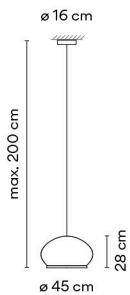

Finishes
● 24/ _ _ Beige M1
(NCS S 2005-Y50R)

LED temperature colour
/1_ 2700 K
CRI >90 4752 lm 198 lm/W

Control
7455 _ _ / _ 1
DALI

7455 _ _ / _ 3
1-10V

7455 _ _ / _ Z
Casambi

Materials

Fabric Shade: Flame-retardant polyester.
Interior diffuser: Polyethylene. Bottom diffuser: Methacrylate.
Diffuser ring and support: ABS.

Light Source and electronics

6 x LED 5,9W 350 mA
Constant Current 1050 mA
110-240V 50/60Hz

Packaging

1 Box 0,54 x 0,54 x 0,41 m
Vol 0,119 m³
Gross weight 5,9 Kg Net weight 3,4 Kg

Notes

Extra cable length. 16,00 €/m

Electrical connection

Surface
_18 Free Wire
_23 Built-in
_31 Remote
Micro
for plaster
ceilings
_32 Remote
XXS
for all types
of drop
ceilings