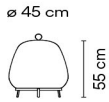

7490

Finishes
● 24/ __ Beige M1
(NCS S 2005-Y50R)

LED temperature colour
/1 _ 2700 K
CRI >90 4752 lm 198 lm/W

Control
7490 __ / _ 5
Push
7490 __ / _ Z
Casambi

Materials
Fabric Shade: Flame-retardant polyester.
Interior diffuser: Polyethylene. Bottom diffuser: Methacrylate.
Diffuser ring and support: ABS.

Light Source and electronics
6 x LED 5,9 W 350 mA
Constant Voltage 42V 1,43 mA
110-240V 50/60Hz

Packaging
1 Box 0,55 x 0,55 x 0,65 m
Vol 0,196 m³
Gross Weight 5,4 Kg Net Weight 3,3 Kg

Notes
Electric cable 2,5 m

7492